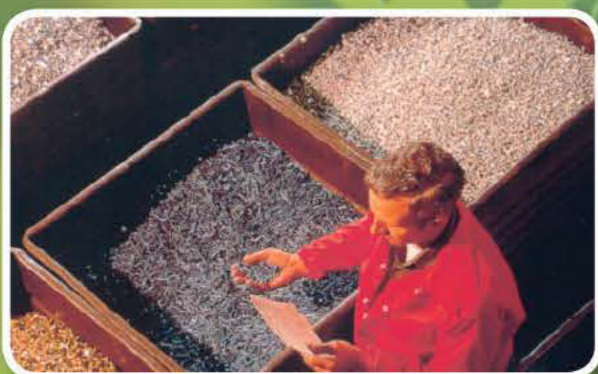

MPS SALE

Elite Environment MPS markets, ground plastic (HDPE, LDPE, PP, etc.), Shredded metal derived from the recovery operations.